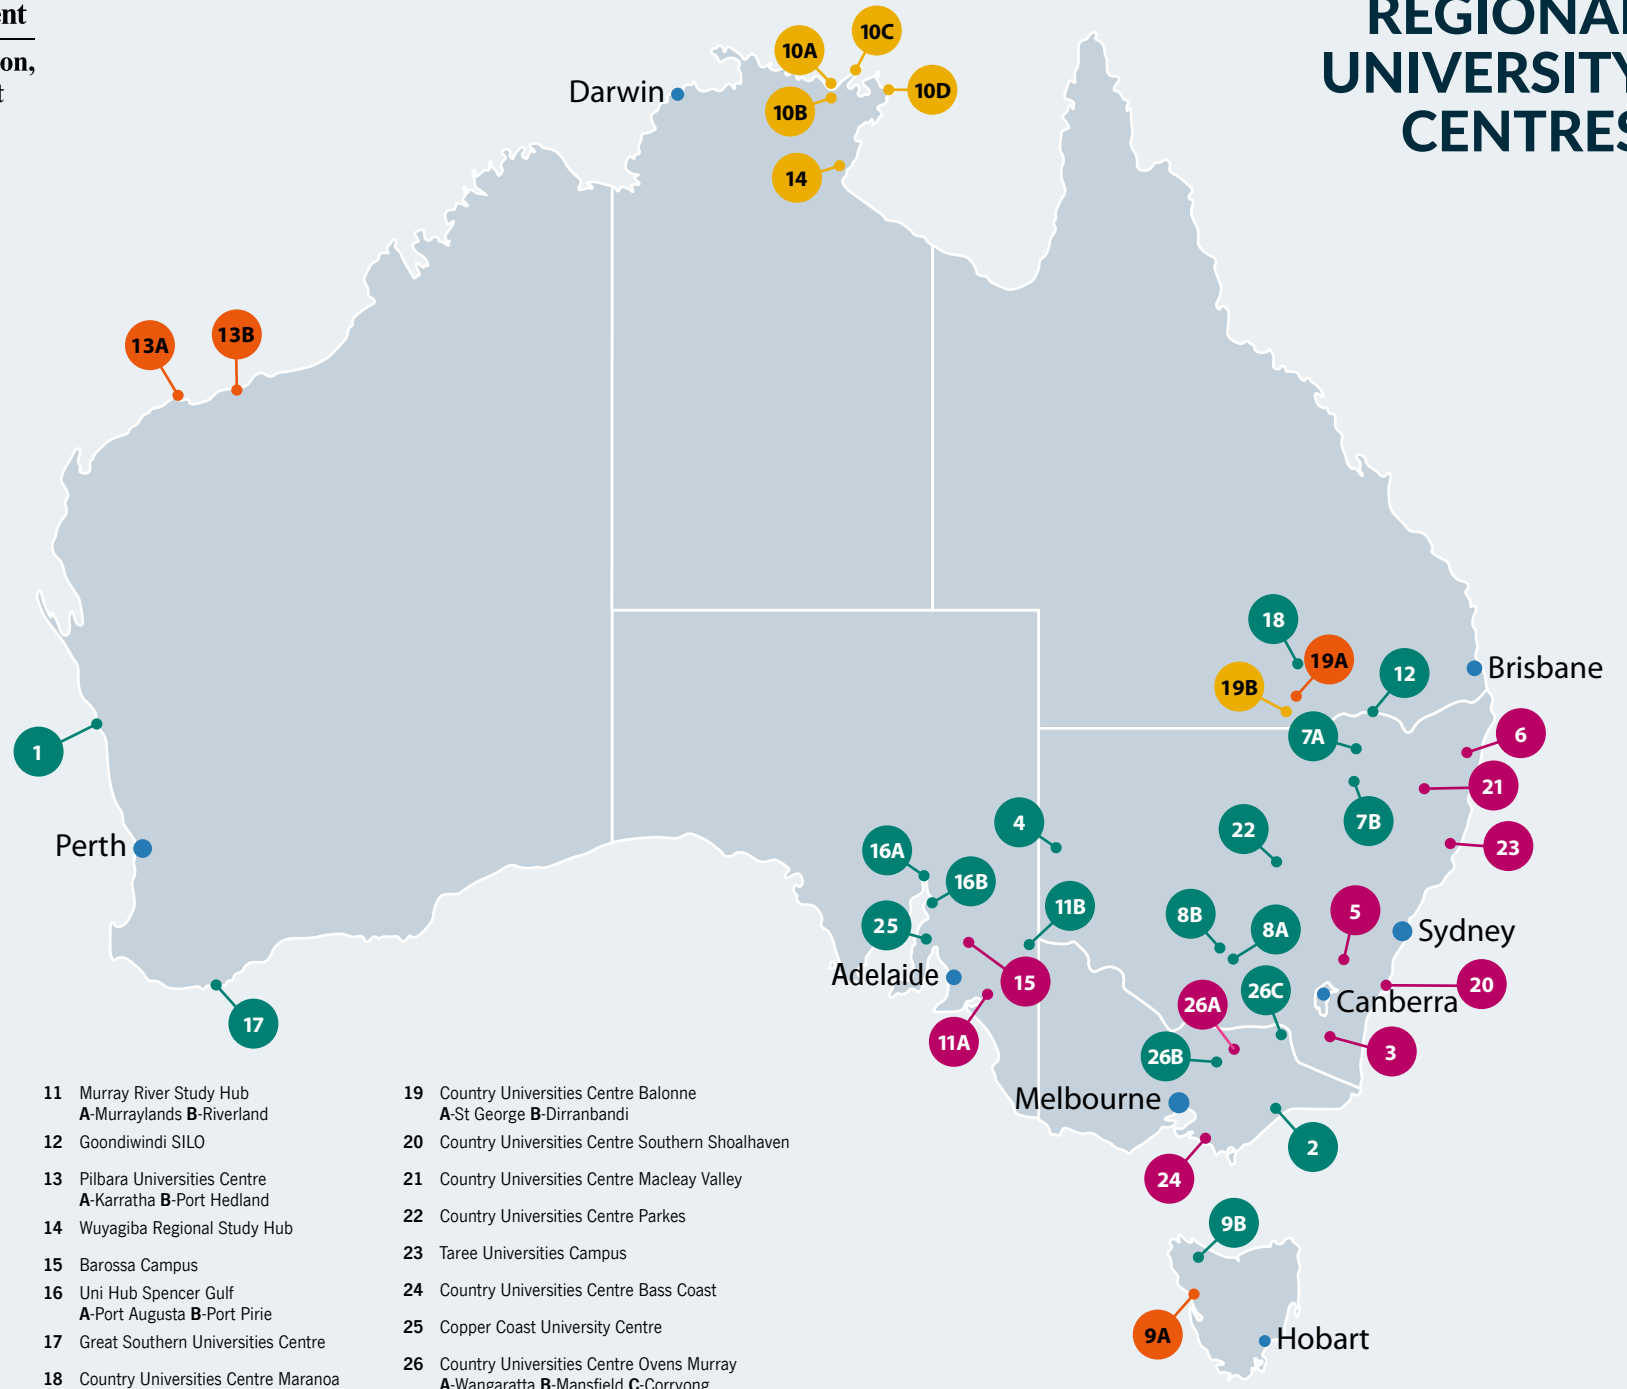

REGIONAL UNIVERSITY CENTRES

2016 remoteness classification*

- Major Cities of Australia (RA 1)
- Inner Regional Australia (RA 2)
- Outer Regional Australia (RA 3)
- Remote Australia (RA 4)
- Very Remote Australia (RA 5)

Regional University Centres

1 Geraldton Universities Centre 2 Gippsland East Local Learning & Employment Network 3 Country Universities Centre Snowy Monaro 4 Country Universities Centre Far West 5 Country Universities Centre Goulburn 6 Country Universities Centre Clarence Valley 7 Country Universities Centre North West A-Moree B-Narrabri 8 Country Universities Centre Western Riverina A-Leeton B-Griffith 9 Study Hub West Coast A-Zeehan B-Circular Head (Smithton) 10 Arnhem Land Progress Aboriginal Corporation A-Milingimbi B-Ramingining C-Galiwin'ku D-Nhulunbuy	11 Murray River Study Hub A-Murraylands B-Riverland 12 Goondiwindi SILO 13 Pilbara Universities Centre A-Karratha B-Port Hedland 14 Wuyagiba Regional Study Hub 15 Barossa Campus 16 Uni Hub Spencer Gulf A-Port Augusta B-Port Pirie 17 Great Southern Universities Centre 18 Country Universities Centre Maranoa	19 Country Universities Centre Balonne A-St George B-Dirranbandi 20 Country Universities Centre Southern Shoalhaven 21 Country Universities Centre Macleay Valley 22 Country Universities Centre Parkes 23 Taree Universities Campus 24 Country Universities Centre Bass Coast 25 Copper Coast University Centre 26 Country Universities Centre Ovens Murray A-Wangaratta B-Mansfield C-Corryong

* Australia Bureau of Statistics remoteness classifications (ASGS) Remote Areas (2016)