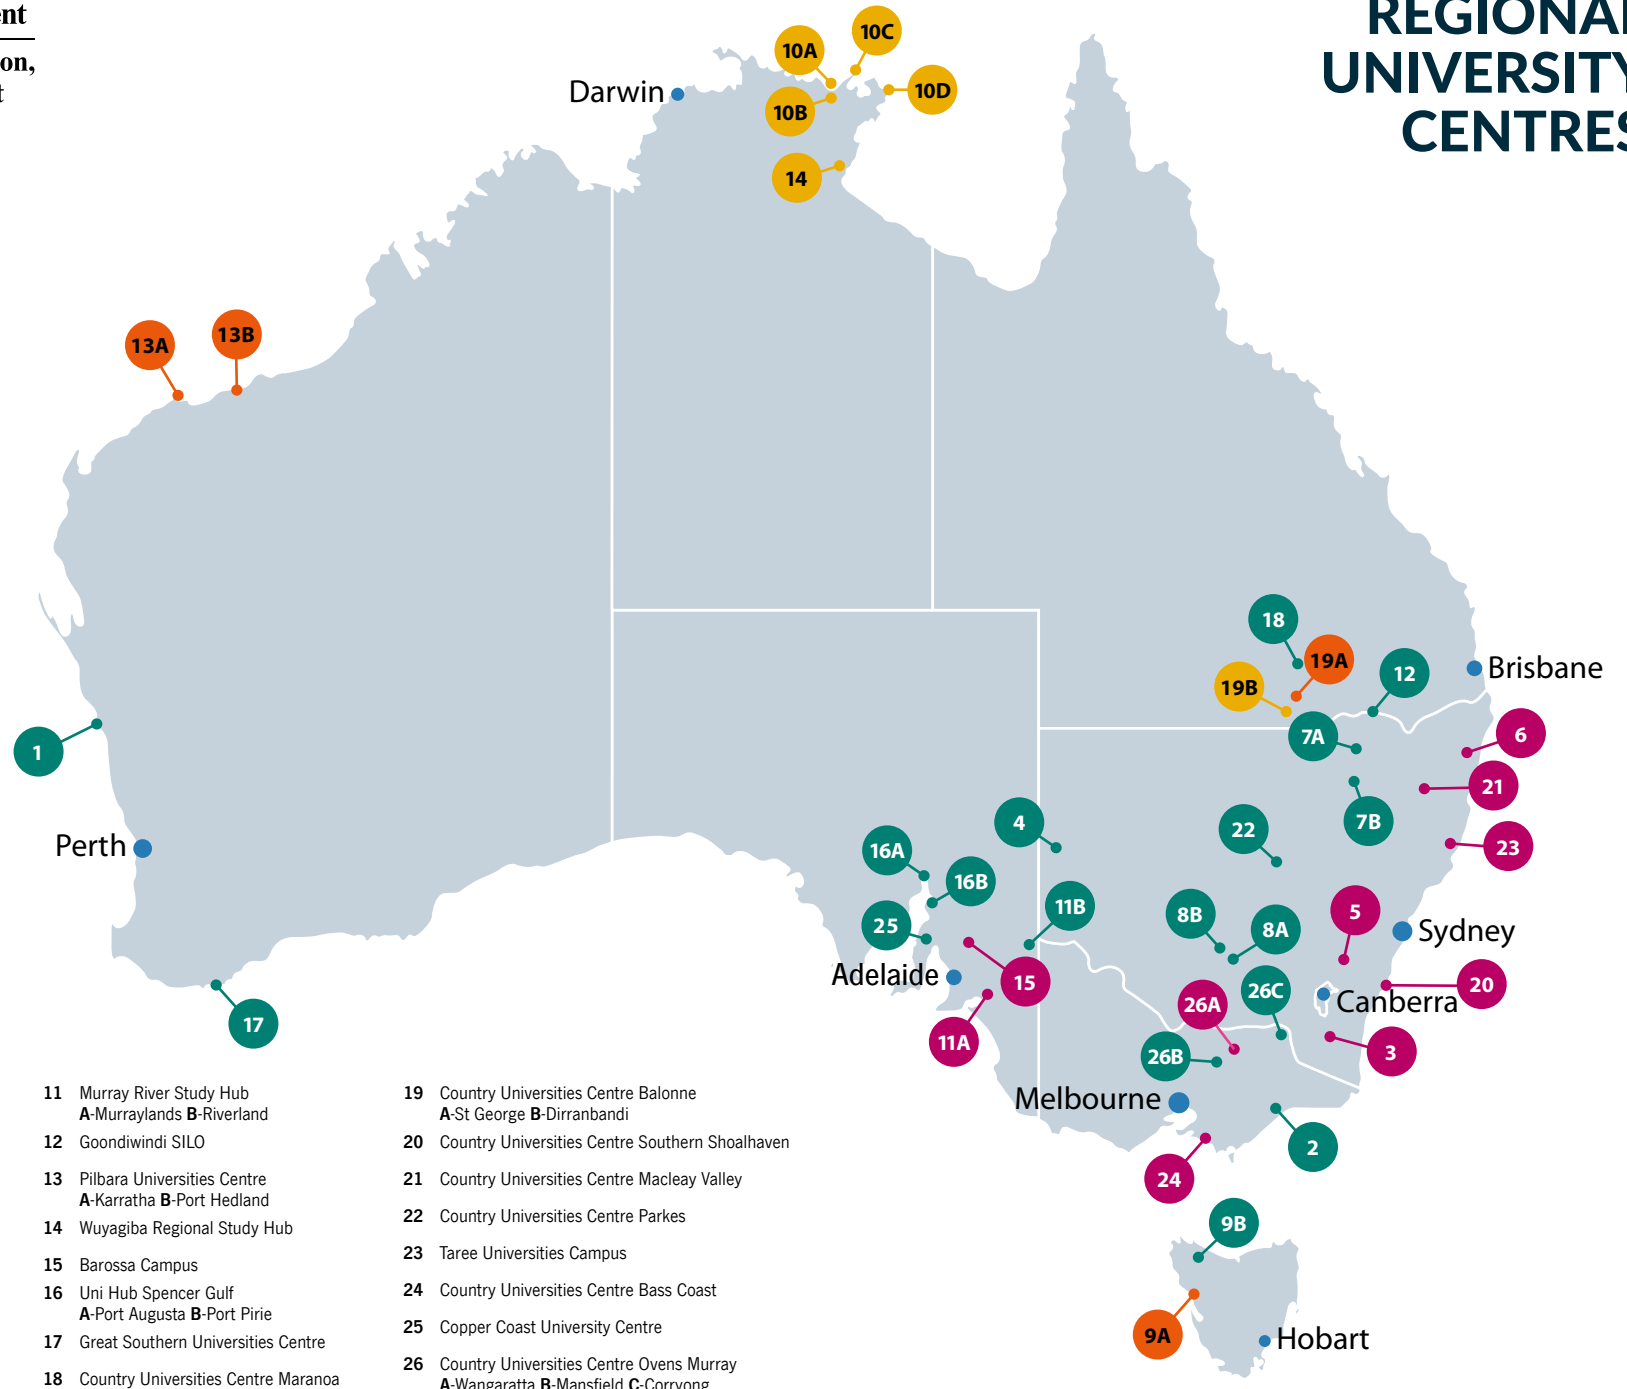

REGIONAL UNIVERSITY CENTRES

2016 remoteness classification*

- Major Cities of Australia (RA 1)
- Inner Regional Australia (RA 2)
- Outer Regional Australia (RA 3)
- Remote Australia (RA 4)
- Very Remote Australia (RA 5)

Regional University Centres

1 Geraldton Universities Centre 2 Gippsland East Local Learning & Employment Network 3 Country Universities Centre Snowy Monaro 4 Country Universities Centre Far West 5 Country Universities Centre Goulburn 6 Country Universities Centre Clarence Valley 7 Country Universities Centre North West A-Moree B-Narrabri 8 Country Universities Centre Western Riverina A-Leeton B-Griffith 9 Study Hub West Coast A-Zeehan B-Circular Head (Smithton) 10 Arnhem Land Progress Aboriginal Corporation A-Milingimbi B-Ramingining C-Galiwin'ku D-Nhulunbuy	11 Murray River Study Hub A-Murraylands B-Riverland 12 Goondiwindi SILO 13 Pilbara Universities Centre A-Karratha B-Port Hedland 14 Wuyagiba Regional Study Hub 15 Barossa Campus 16 Uni Hub Spencer Gulf A-Port Augusta B-Port Pirie 17 Great Southern Universities Centre 18 Country Universities Centre Maranoa	19 Country Universities Centre Balonne A-St George B-Dirranbandi 20 Country Universities Centre Southern Shoalhaven 21 Country Universities Centre Macleay Valley 22 Country Universities Centre Parkes 23 Taree Universities Campus 24 Country Universities Centre Bass Coast 25 Copper Coast University Centre 26 Country Universities Centre Ovens Murray A-Wangaratta B-Mansfield C-Corryong

* Australia Bureau of Statistics remoteness classifications (ASGS) Remote Areas (2016)